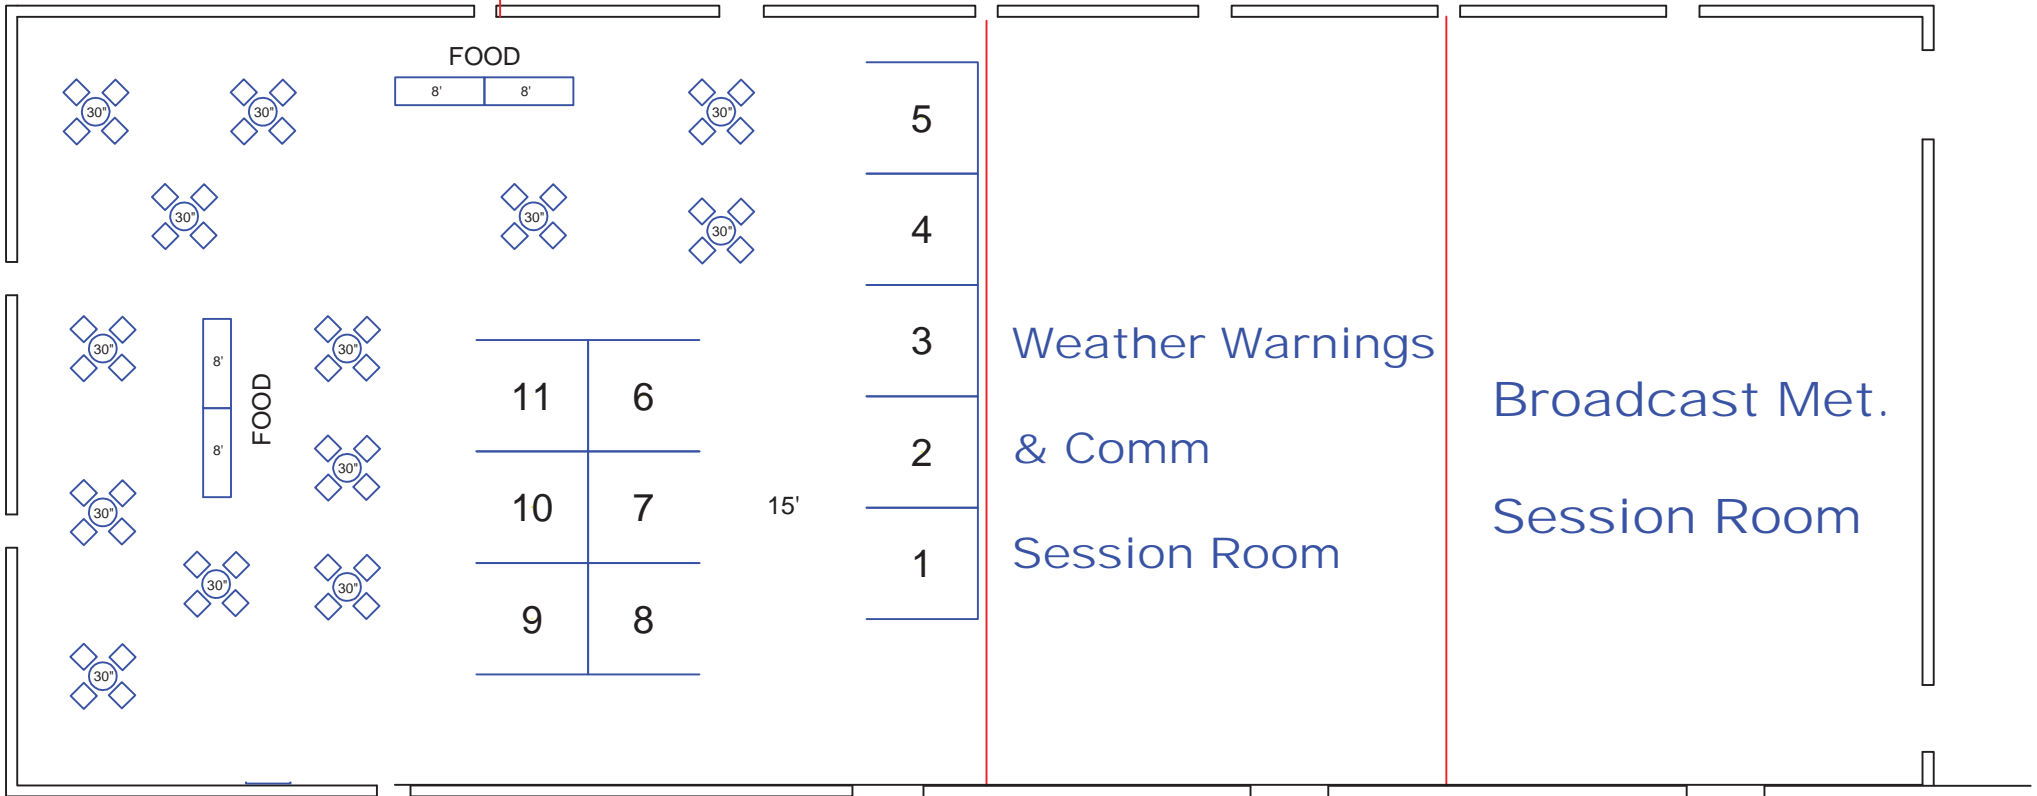

Salon 1a

Salon 1b

Salon 2

Salon 3

ENTRANCE

AMERICAN METEOROLOGICAL SOCIETY

KC INTERCONTINENTAL HOTEL

2017

BOOTHS ARE 10' x 10'

AISLE WIDTHS ARE NOTED

REVISED 4-19-17 REV 3

11456

www.libertyexpo.com

Kansas City 816-891-9500

Toll Free 866-335-6307